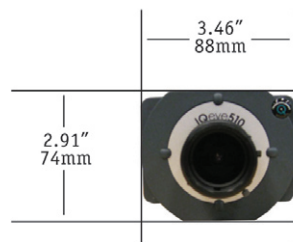

Accessories

- X2 – Outdoor Housing, IP65/NEMA 4

Camera weight (without lens): 6oz (160g)

IQinVision

33122 Valle Road
San Juan Capistrano, CA92675-4853 USA
toll free within US 877.850.0805
phone +1.949.369.8100
fax +1.949.369.8105

www.iqeye.com

© 2009 IQinVision, Inc. 300-2102 Rev. A.

IQeye Partner:
**Singapore
COMM**
www.singcomm.com.sg